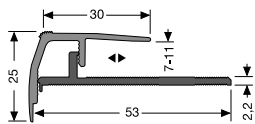

Farbe colour

Länge length

Version version

				1,0 m 3,0 m	SB • •	V • •
F2G	F3	F4	F5			
F6	F9					
H10	H20	H22	H30			
H31	H33	H40	H50			
H61	H62	H63	H64			
H80	H81	H84	H90			
H95						

521 L

für Bodenbeläge von
for coverings from

↕ 7 – 11 mm ↔ 18 mm

				1,0 m 3,0 m	SB • •	V • •
F2G	F3	F4	F5			
F6	F9					
H10	H20	H22	H30			
H31	H33	H40	H50			
H61	H62	H63	H64			
H80	H81	H84	H90			
H95						

Preise finden Sie auf den Seiten / Prices are indicated on pages 198 - 199