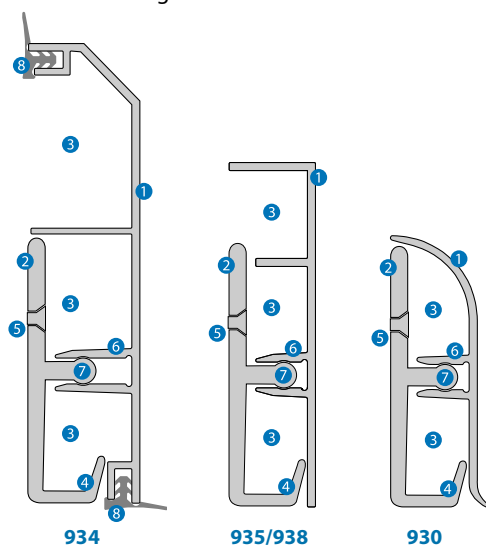

1. Hochwertige Sockelleiste / high-quality Skirting
2. Wandhalter aus Glasfaser / wall holder made of glass fibre
3. Kabelkanal / cable conduct
4. Spannfeder / tension spring
5. Befestigung (Verdübelung oder Verschraubung) / fastening (dowel or screw)
6. Clip-Steg / clip edge
7. Gegensteg mit Gelenk / limit-edge with joint
8. Dichtlippe / sealing lip

Verbinder, Ecken und Endstücke sind einzeln lieferbar /
Connectors, corners and end caps are available separately