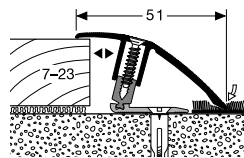

Artikel
article

Farbe
colour

Länge
length

Version
version

886

für Bodenbeläge von
for floor coverings from
↕ 7–23 mm ↔ 14 mm