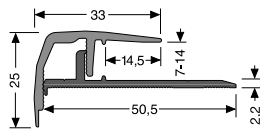

Artikel article

510

für Bodenbeläge von
for coverings from

↕ 7 – 14 mm ↔ 14,5 mm