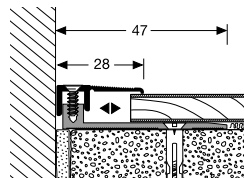

287 NB

mit breitem BASIS-Profil: 47 mm
wide BASE profile: 47 mm
für Bodenbeläge von
for floor coverings from
↕ 6,5–16 mm ↔ 19 mm