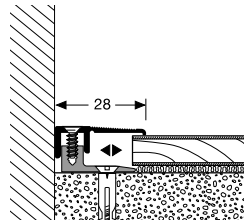

287 N

für Bodenbeläge von
for floor coverings from
↕ 6,5–16 mm ↔ 19 mm