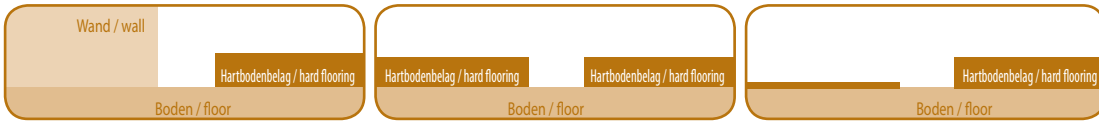

Universal Fix

UNIVERSAL FIX

Das variable Profilsystem **Universal Fix**, als preiswerte Alternative, basiert auf einem Kunststoffträger, der mittels glasfaserverstärkten Adaptern an unterschiedliche Bodenbelagshöhen angepasst werden kann. Mit einer variablen Einbauhöhe von 6–15 mm kann es für alle gängigen Parkett- und Laminatböden verwendet werden. Zur einfachen und zeitsparenden Verlegung wird nur das Basisprofil am Boden verschraubt bzw. bei Fußbodenheizung geklebt. Das Deckprofil aus Aluminium wird anschließend unkompliziert auf die Adapter geclippt.

The variable profile system **Universal Fix** is a reasonable alternative based on a plastic carrier which can be adapted to different floor thicknesses due to its glass fibre reinforced adapters. With a variable installation height of 6–15 mm, it is appropriate for all current parquet and laminate floors. For an easy and timesaving installation, the base profile is screwed or glued on the floor. Afterwards, the aluminium cover profile can be clipped on the adapter.