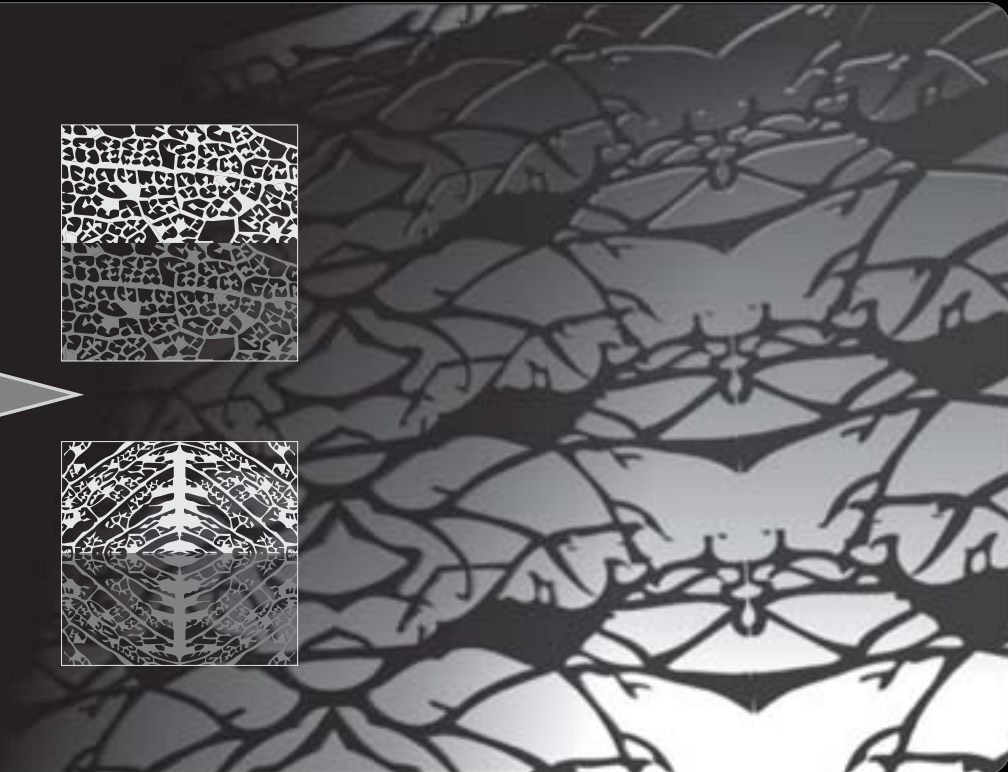

Celosías línea orgánica / Organic line

Natura series