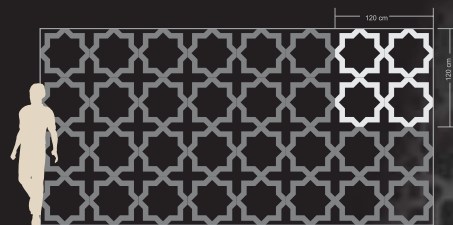

Celosías línea clásica / Classic line