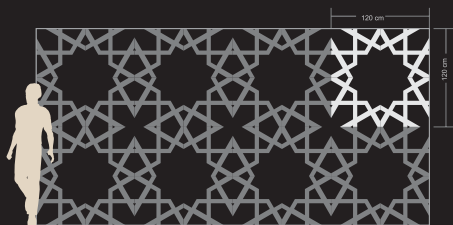

Lattice

We present the new collection of lattice architecture from Duralmond. An approach using large-sized panels for both indoor and outdoor applications. A wide variety of finishing's are available and can be used to achieve more depth, to separate environments, to sift sunlight, or simply to decorate interiors and exteriors. The materials used are duralmond 60mm thick or stratified panels with a thickness of 24mm.

Celosías línea orgánica / Organic line

Celosías línea orgánica / Organic line

Natura series

Celosías línea clásica / Classic line

Celosías línea ojival / Eye line

Celosías línea pop / Pop line

Otros / Others