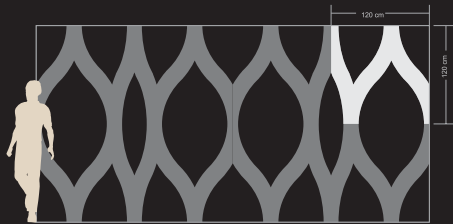

Lattice

We present the new collection of lattice architecture from Duralmond. An approach using large-sized panels for both indoor and outdoor applications. A wide variety of finishing's are available and can be used to achieve more depth, to separate environments, to sift sunlight, or simply to decorate interiors and exteriors. The materials used are duralmond 60mm thick or stratified panels with a thickness of 24mm.

Celosías línea orgánica / Organic line

Celosías línea orgánica / Organic line

Natura series

Celosías línea clásica / Classic line

Celosías línea ojival / Eye line

Celosías línea pop / Pop line

Otros / Others