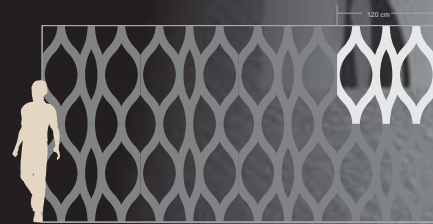

Celosías línea ojival / Eye line