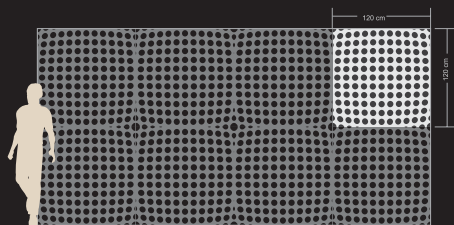

Lattice

We present the new collection of lattice architecture from Duralmond. An approach using large-sized panels for both indoor and outdoor applications. A wide variety of finishing's are available and can be used to achieve more depth, to separate environments, to sift sunlight, or simply to decorate interiors and exteriors. The materials used are duralmond 60mm thick or stratified panels with a thickness of 24mm.

Celosías línea orgánica / Organic line

Celosías línea orgánica / Organic line

Natura series

Celosías línea clásica / Classic line

Celosías línea ojival / Eye line

Celosías línea pop / Pop line

Otros / Others