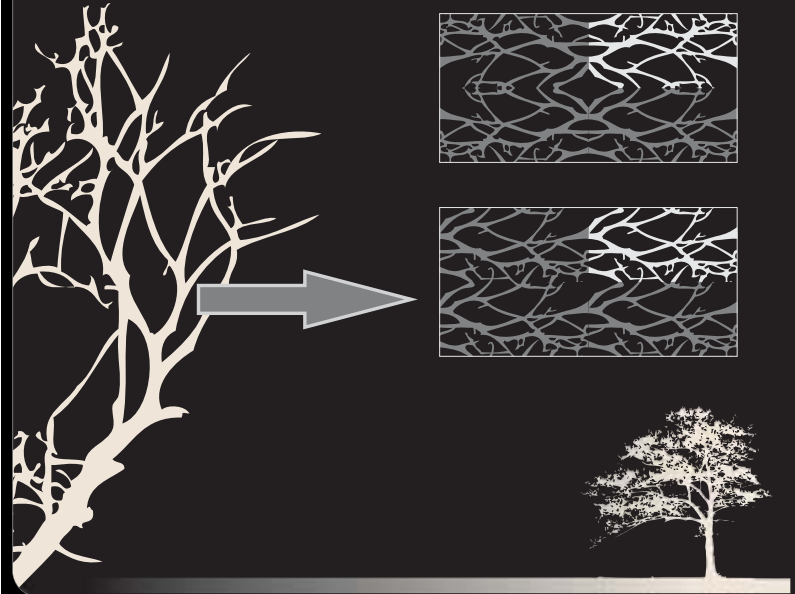

Celosías línea orgánica / Organic line

Natura series