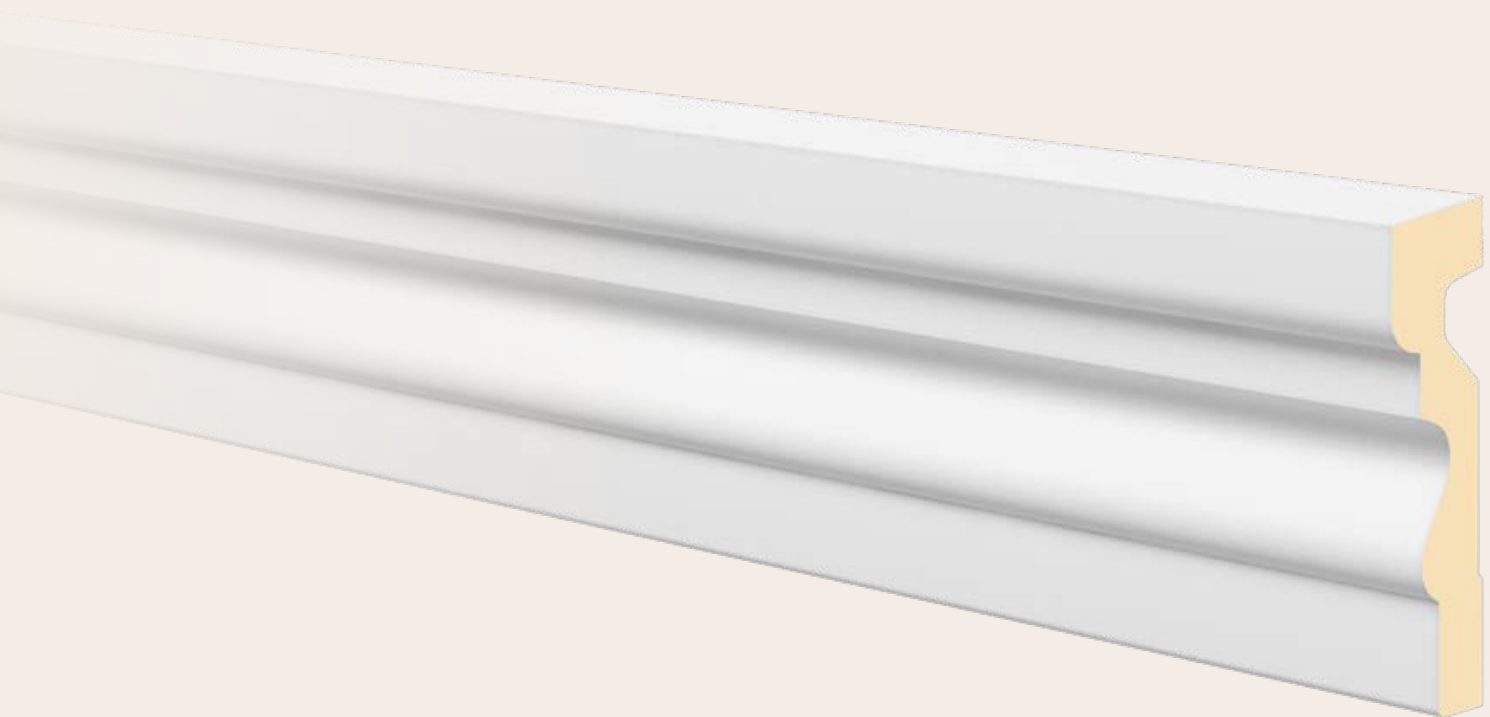

Geef uw gevels een absoluut unieke uitstraling! Met de DO-MOSTYL® collectie van NOËL & MARQUET beschikt u over een ruime waaier aan producten van topklasse: lijstwerk voor vensters en deuren, gevellijsten, vensterbanken, frontons en hoekstenen.

De elementen zijn voorzien van een speciale bescherm laag en ze zijn specifiek vervaardigd voor buitengebruik.