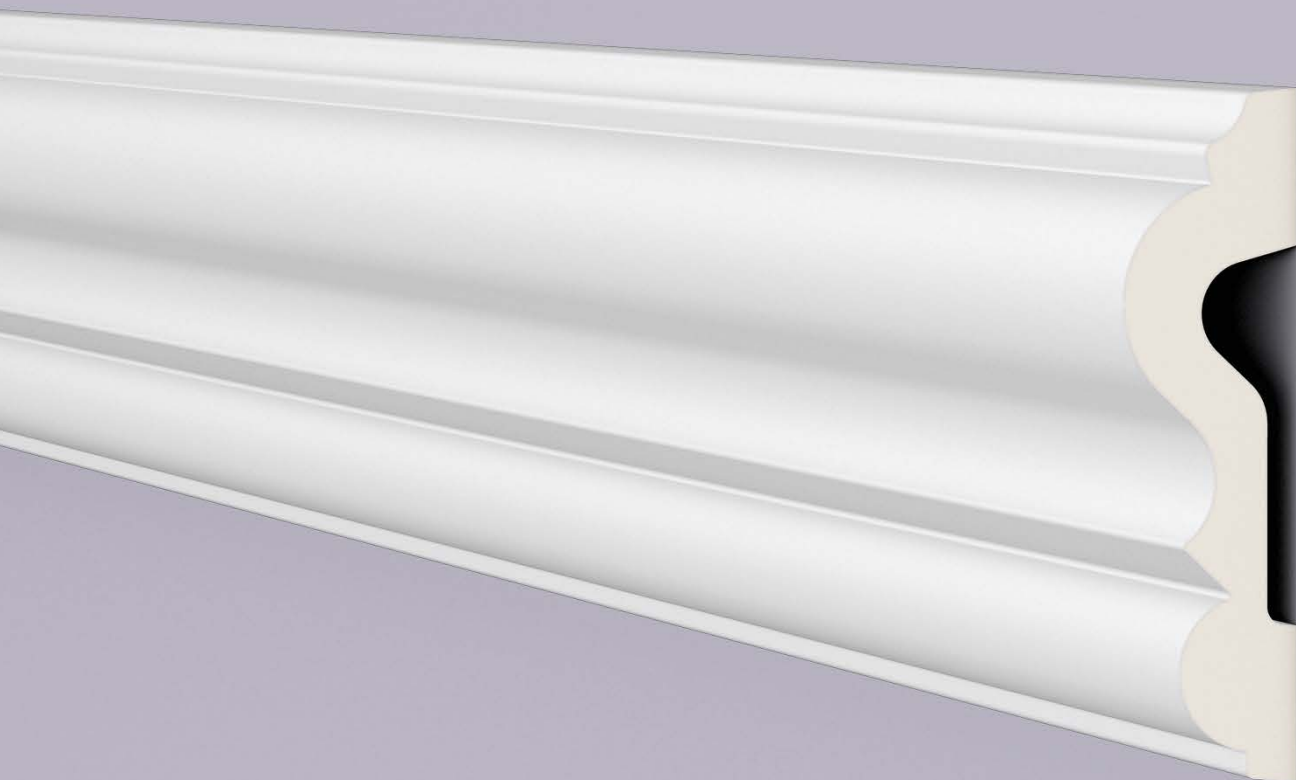

De wandlijsten van NOËL & MARQUET versieren en verfraaien uw muren en geven er structuur aan met omlijstingen, afbakeningen en indelingen. Ze zijn gemakkelijk te installeren. Omdat ze in de fabriek voorzien zijn van een grondlaag, kunt u ze onmiddellijk schilderen. En omdat het materiaal een hoge densiteit heeft, zijn ze uitstekend bestand tegen schokken.