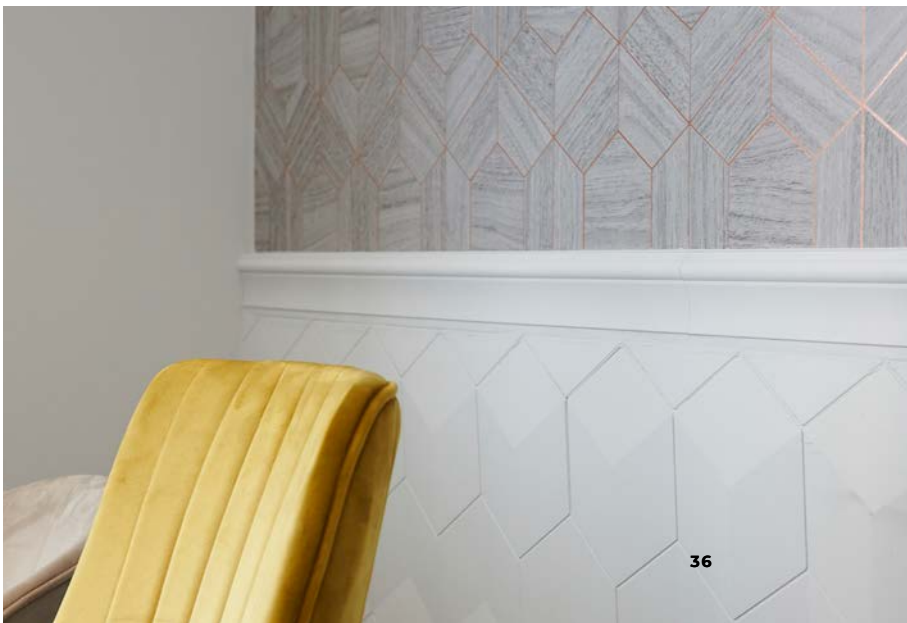

WD1 WALLSTYL®

65 x 15 x 2000 mm

ART.NR. 3000300

EAN 5412938527217

7,55€/ m

WD2 WALLSTYL®

70 x 15 x 2000 mm

ART.NR. 3000301

EAN 5412938527224

8,10€/ m

WD3 WALLSTYL®

70 x 15 x 2000 mm

ART.NR. 3000302

EAN 5412938527231

8,10€/ m

WL6 WALLSTYL®

75 x 22 x 2000 mm

ART.NR. 3004388

EAN 5412938538015

8,25€/ m

WL5 WALLSTYL®

85 x 16 x 2000 mm

ART.NR. 3003107

EAN 5412938518680

8,25€/ m

FD3 WALLSTYL®

100 x 20 x 2000 mm

ART.NR. 3000439

EAN 5412938527262

11,00€/ m

FL9 WALLSTYL®

100 x 8 x 2000 mm

ART.NR. 3003762

EAN 5412938965347

9,40€/ m

WL4 WALLSTYL®

100 x 40 x 2000 mm

ART.NR. 3004384

EAN 5412938518703

14,15€/ m

FD2S WALLSTYL®

110 x 15 x 2000 mm

ART.NR. 3028380

EAN 5412938979528

11,00€/ m